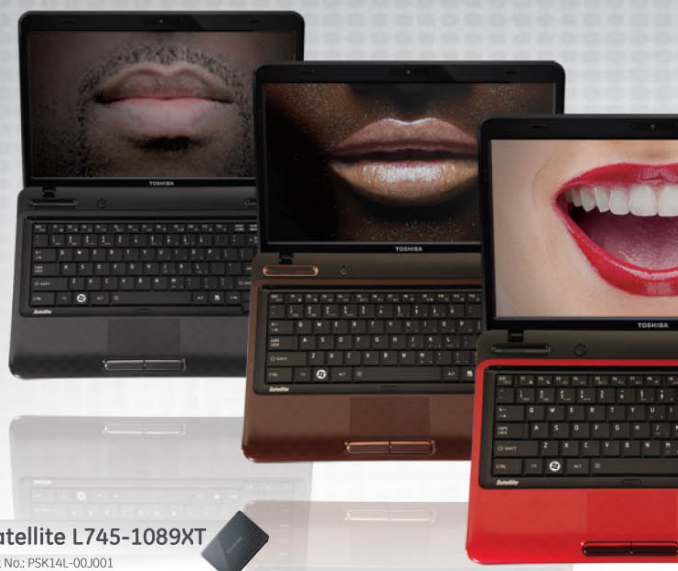

Satellite Series

EXPRESS WITH COLOURS